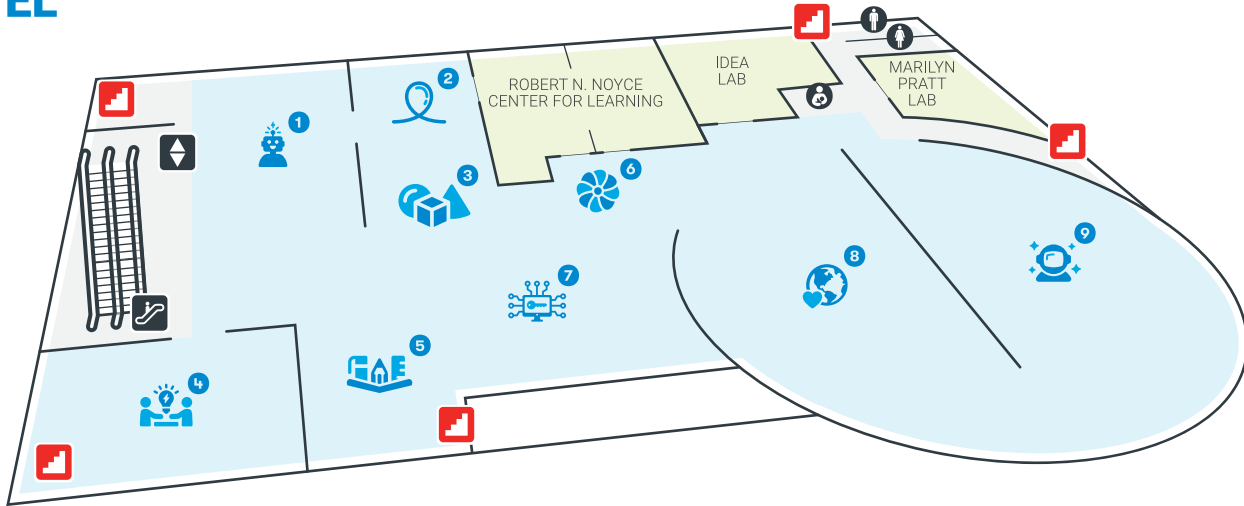

UPPER LEVEL

- 1 Dream Garden
- 2 AI Sandbox
- 3 The Tech for Global Good
- 4 Body Worlds Decoded
- 5 Anatomage
- 6 Innovations in Health Care
- 7 Biodesign Studio
- 8 BioTinkering Lab

GROUND LEVEL

- 1 Ticketing & Membership Info
- 2 The Tech Cafe
- 3 The Tech Store
- 4 Concessions
- 5 IMAX Dome Theater
- 6 Ball Machine
- 7 Building Entrance/Exit

LOWER LEVEL

- 1 Social Robots
- 2 The Innovator
- 3 Pixel Playground
- 4 The Tech Studio
- 5 Curiosity Corner
- 6 Innovation in Bloom
- 7 Cyber Detectives
- 8 Solve for Earth
- 9 Space Exploration

Key

- Elevator
- Emergency Stairs
- Family Restroom
- Lockers
- Restrooms
- Emergency Exit
- Escalator
- First Aid/Security
- Mamava Nursing Pod
- Water Stations

Meeting Rooms

Upper Level: South Science Lab North Science Lab Ground Level: New Venture Hall Group Greeting Room Lower Level: CFL Lab IDEA Lab Pratt Lab

The Tech Interactive

Digital Map

Today's Activities

Become a member today!
thetech.org/membership

Students entering third grade through sixth grade will make, tinker, and grow! In each week-long session, campers will collaborate to explore big ideas and make hands-on projects inspired by that week's theme.