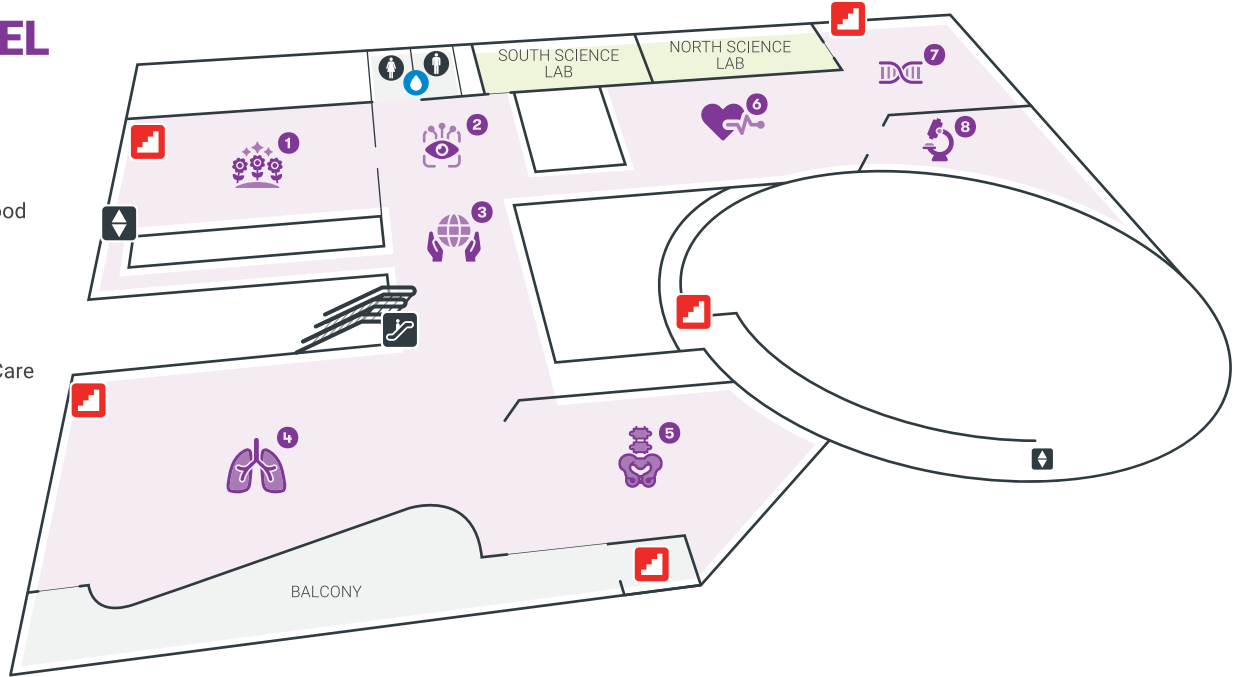

UPPER LEVEL

- 1 Dream Garden
- 2 AI Sandbox
- 3 The Tech for Global Good
- 4 Body Worlds Decoded
- 5 Anatomage
- 6 Innovations in Health Care
- 7 Biodesign Studio
- 8 BioTinkering Lab

GROUND LEVEL

- 1 Ticketing & Membership Info
- 2 The Tech Cafe
- 3 The Tech Store
- 4 Concessions
- 5 IMAX Dome Theater
- 6 Ball Machine
- 7 Building Entrance/Exit

LOWER LEVEL

- 1 Social Robots
- 2 The Innovator
- 3 Pixel Playground
- 4 The Tech Studio
- 5 Curiosity Corner
- 6 Innovation in Bloom
- 7 Cyber Detectives
- 8 Solve for Earth
- 9 Space Exploration

Key

- Elevator
- Emergency Stairs
- Family Restroom
- Lockers
- Restrooms
- Emergency Exit
- Escalator
- First Aid/Security
- Mamava Nursing Pod
- Water Stations

Meeting Rooms

Upper Level: South Science Lab North Science Lab Ground Level: New Venture Hall Group Greeting Room Lower Level: CFL Lab IDEA Lab Pratt Lab

The Tech Interactive

Digital Map

Today's Activities

Become a member today!
thetech.org/membership

Students entering third grade through sixth grade will make, tinker, and grow! In each week-long session, campers will collaborate to explore big ideas and make hands-on projects inspired by that week's theme.