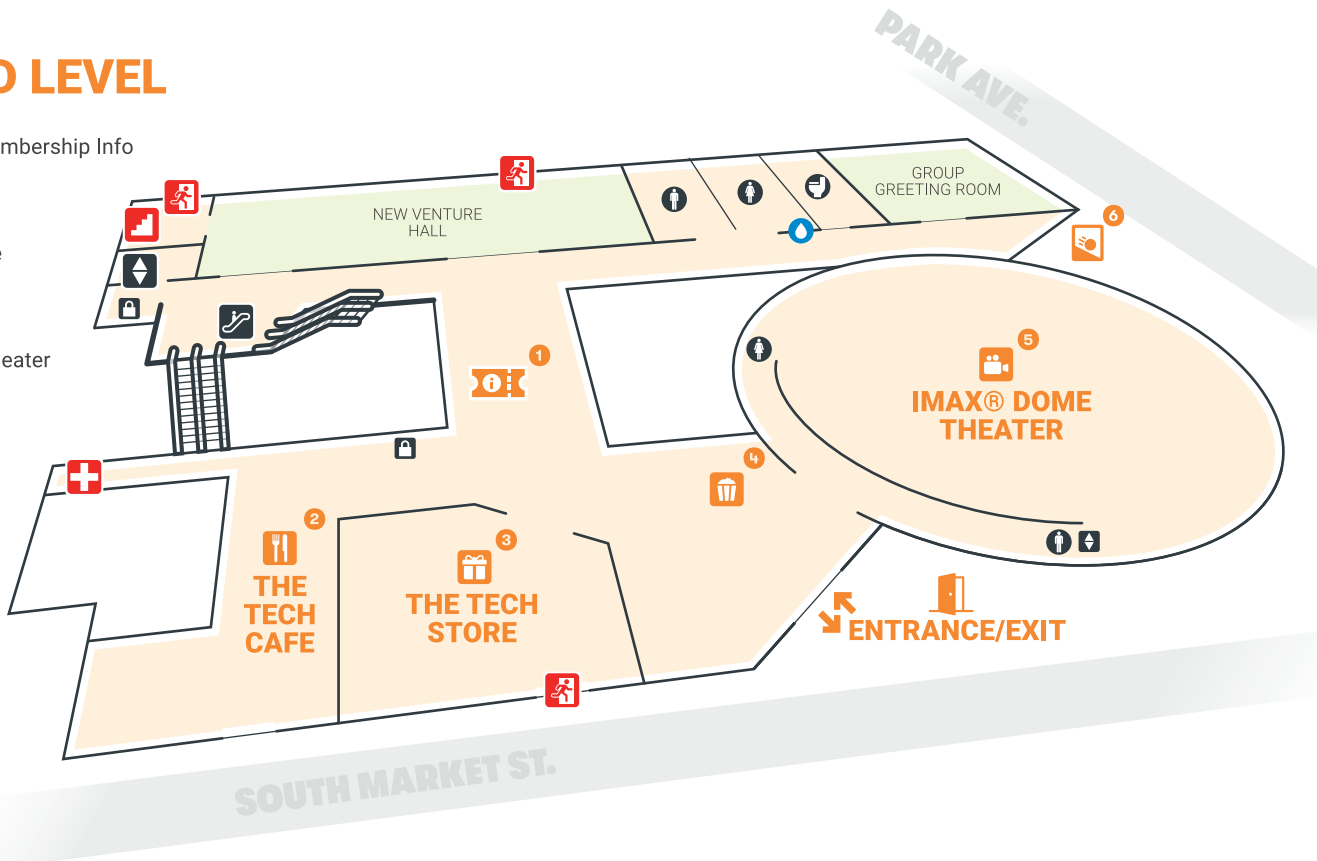

UPPER LEVEL

- 1 Dream Garden
- 2 AI Sandbox
- 3 The Tech for Global Good
- 4 Body Worlds Decoded
- 5 Anatomage
- 6 Innovations in Health Care
- 7 Biodesign Studio
- 8 BioTinkering Lab

GROUND LEVEL

- 1 Ticketing & Membership Info
- 2 The Tech Cafe
- 3 The Tech Store
- 4 Concessions
- 5 IMAX Dome Theater
- 6 Ball Machine
- 7 Building Entrance/Exit

LOWER LEVEL

- 1 Social Robots
- 2 The Innovator
- 3 Pixel Playground
- 4 The Tech Studio
- 5 Curiosity Corner
- 6 Innovation in Bloom
- 7 Cyber Detectives
- 8 Solve for Earth
- 9 Space Exploration

Key

- Elevator
- Emergency Stairs
- Family Restroom
- Lockers
- Restrooms
- Emergency Exit
- Escalator
- First Aid/Security
- Mamava Nursing Pod
- Water Stations

Meeting Rooms

Upper Level: South Science Lab North Science Lab Ground Level: New Venture Hall Group Greeting Room Lower Level: CFL Lab IDEA Lab Pratt Lab

The Tech Interactive

Digital Map

Today's Activities

Become a member today!
thetech.org/membership

Students entering third grade through sixth grade will make, tinker, and grow! In each week-long session, campers will collaborate to explore big ideas and make hands-on projects inspired by that week's theme.