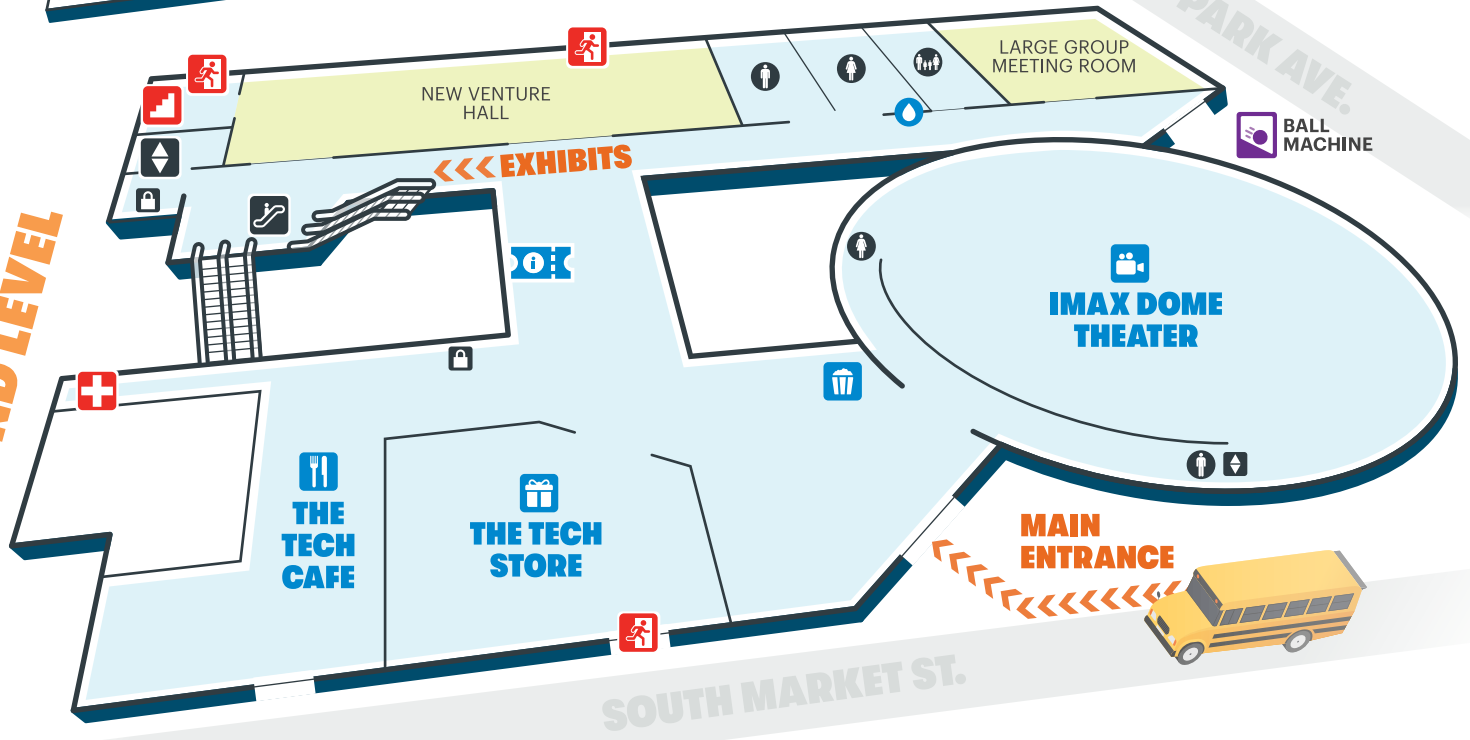

UPPER LEVEL

GROUND LEVEL

LOWER LEVEL

- | | | | |
|----------------|------------------|--------------------|--------------------|
| Concessions | Emergency Stairs | First Aid/Security | Mamava Nursing Pod |
| Elevator | Escalator | Ticketing Info | Restrooms |
| Emergency Exit | Family Restroom | Lockers | Water Station |

Please Note:

- Guests with strollers must use the elevators.
- Food or drinks are not allowed in the exhibit areas.
- The Tech Interactive is always updating and renovating. Thank you for your patience as we work to improve our guest experience.