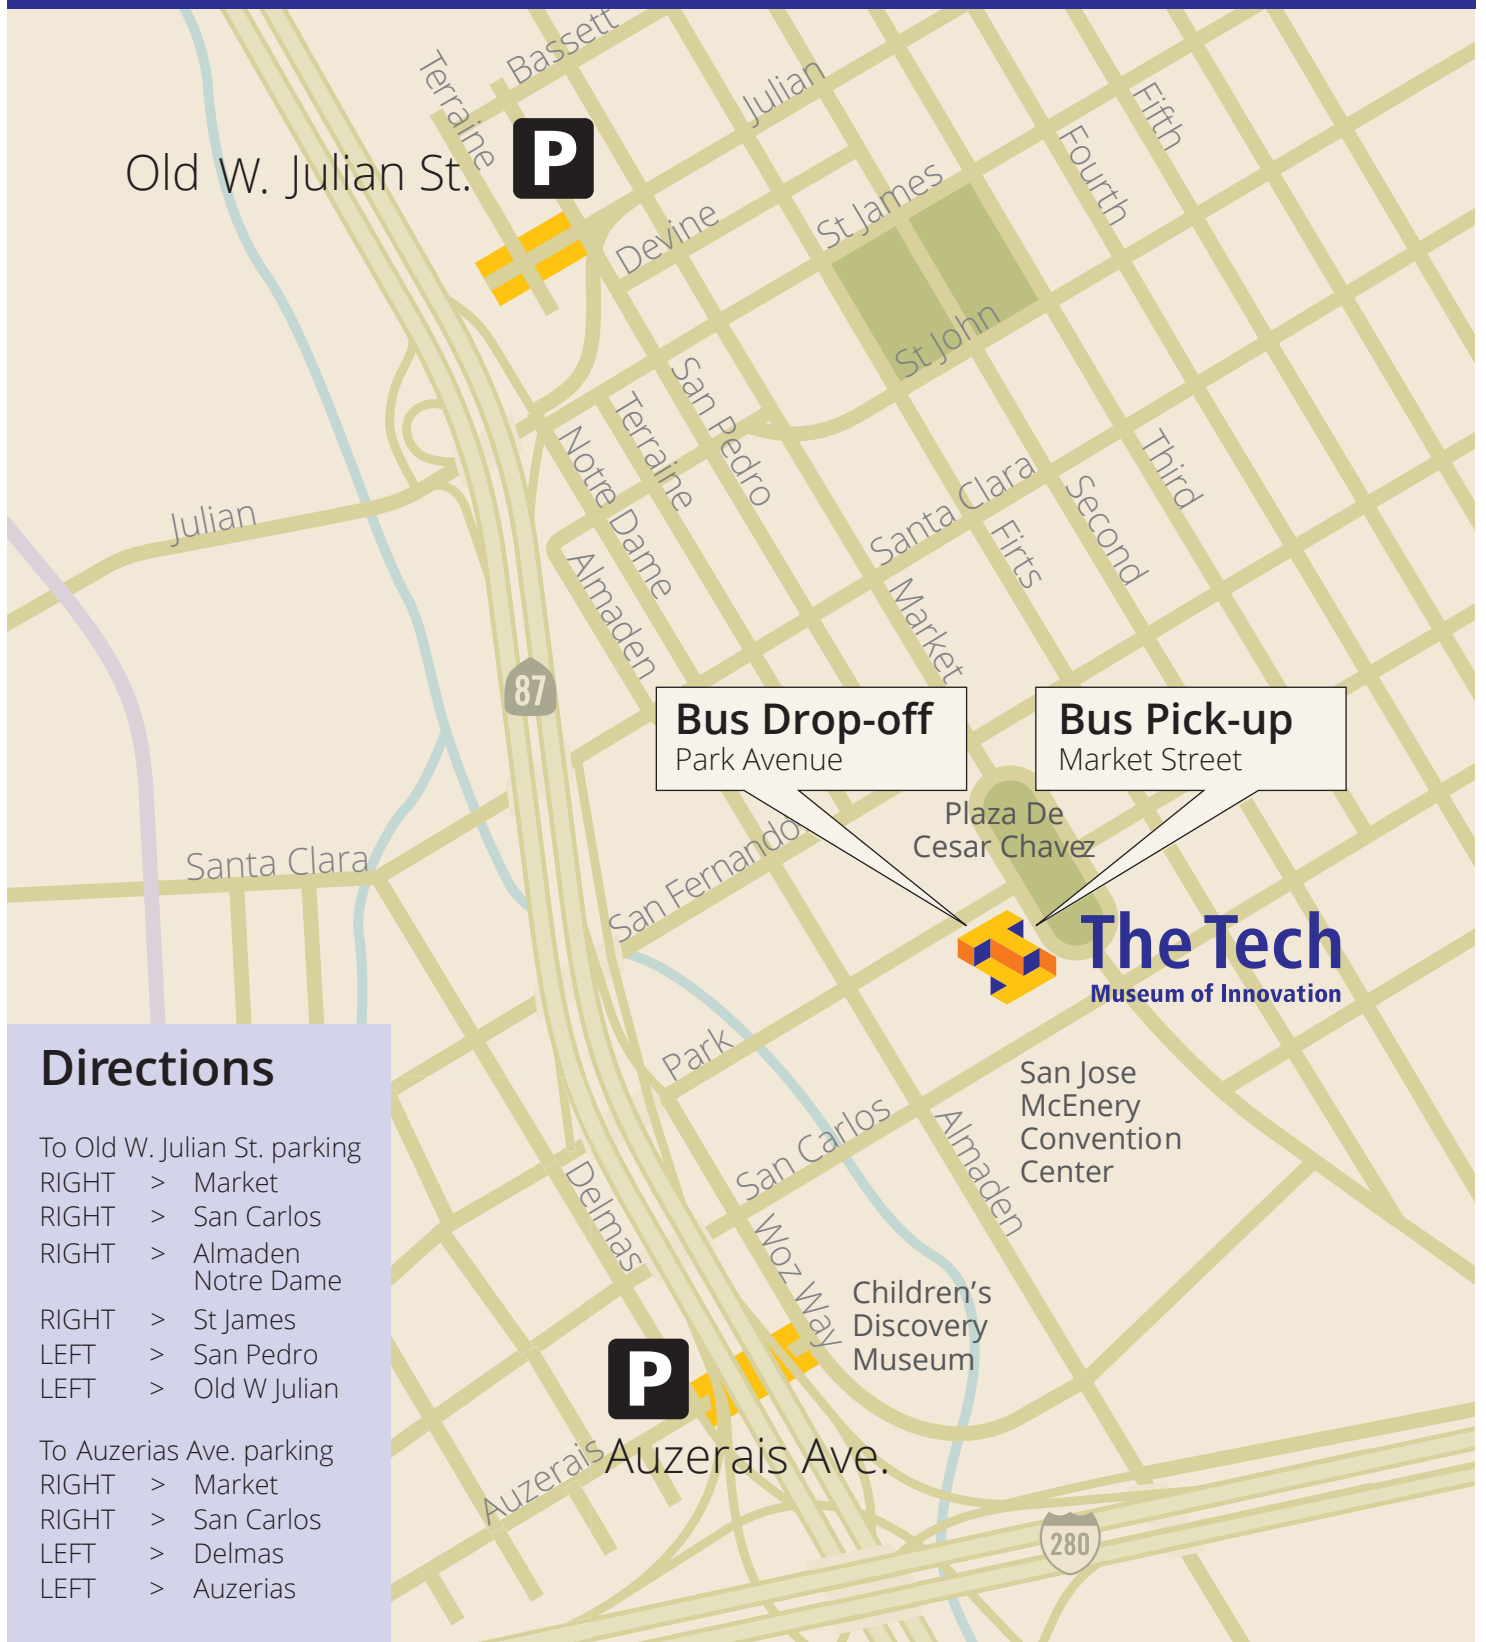

Bus parking

Directions

To Old W. Julian St. parking

- RIGHT > Market
- RIGHT > San Carlos
- RIGHT > Almaden
Notre Dame
- RIGHT > St James
- LEFT > San Pedro
- LEFT > Old W Julian

To Auzerias Ave. parking

- RIGHT > Market
- RIGHT > San Carlos
- LEFT > Delmas
- LEFT > Auzerias

#MadeAtTheTech

The Tech
201 South Market Street
San Jose, CA 95113
1-408-294-8324
thetech.org